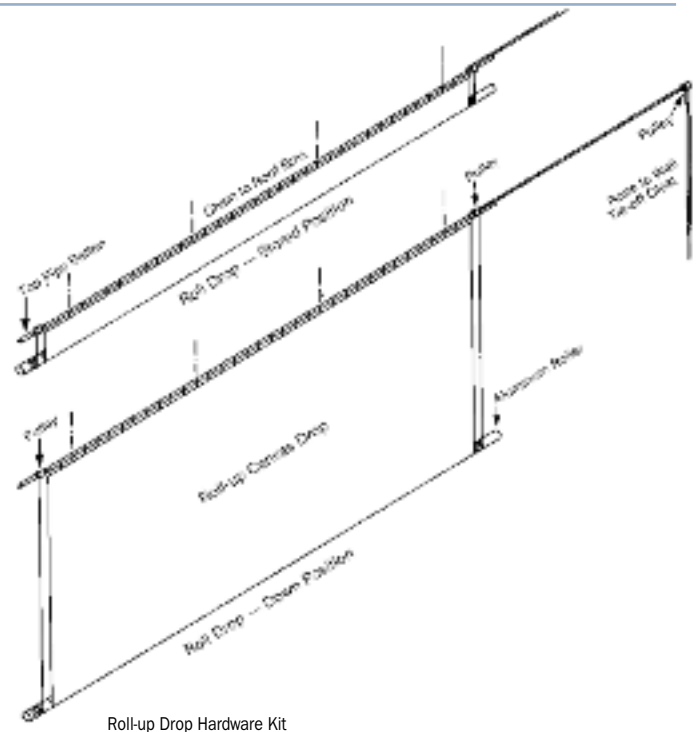

ROLL-UP DROP HARDWARE

For use on stages where adequate fly space is not available.

Your problem of raising and lowering drops due to lack of fly space is now solved. Roll-Up Drop Hardware accommodates drops up to 34 feet wide and 20 feet high (or 22 feet when you account for extra wrap in the tube. The hardware kit includes:

- 1 – 5" Diameter Aluminum Tube
- 1 – Tube Splice (if tube cannot be delivered in one section)
- 1 – Top Hanging Batten of 1-1/2" I.D. Schedule 40 Pipe with Splice
- 1 – Lot Pull Rope not less than 200 feet in length
- 2 – Pipe Mounted Pulleys (one single and one double)
- 1 – Wall Mounted Pulley (double)
- 1 – Tie-Off Wall Cleat

When ordering drops, please add 2' to your drop height to wrap around the tube. Specify it as a "Roll Drop" and we will put a simple hem in the bottom instead of a bulky pipe pocket. The tube length should be 6' wider than the drop and cannot exceed 40' (use a 34'w drop in this instance).