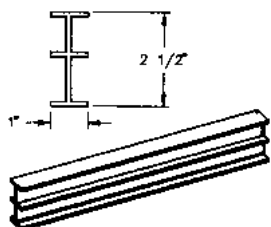

**MODEL 140**

Model 140

Curtain Track ADC #1400

Model 170

Curtain Track ADC #1700

Model 280

Curtain Track ADC #2800

140	SERIES DESCRIPTION	PRICE
05-01400-CWANA	Track CWANA*, per foot	29.80
05-01400-CWA-B	Black Track CWANA*, per foot	47.66
05-01400	Track Channel, per foot	8.35
05-01400B	Black Track Channel, per foot	11.66
05-04201	Nylon BB Single Carrier	11.21
05-01402	Master Carrier w/ cord connectors	60.75
05-01403	Live End Pulley	57.88
05-01404	Dead End Pulley	44.95
05-01407	Lap Clamp (each)	12.54
05-04208	Hanging Clamp	2.38
05-01409	End Stop	11.21
05-01423	Ceiling Mount Clamp	9.18
05-04224	Splice Clamp	6.49
03-01100	#8 Sash Cord (1/2" dia), white, per foot	0.16
05-04237	Nylon Single Carrier	9.57
05-04252	Master Carrier – Walk Along	33.95
05-02865	Tension Floor Pulley	45.57
05-01014	Roto-Draper	154.00
05-01010	Bending Tool – Workbench	143.00
05-01458	Spindle A (for curved track)	34.38
05-01459	Spindle B (for curved track)	22.62
05-01460	Idle Bracket (for curved track)	18.70
05-01715	1 1/2" Pipe Clamp	8.07