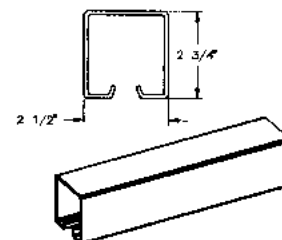

**MODEL 140**

Model 140

Curtain Track ADC #1400

Model 170

Curtain Track ADC #1700

Model 280

Curtain Track ADC #2800

140	SERIES DESCRIPTION	PRICE
05-01400-CWANA	Track CWANA*, per foot	29.80
05-01400-CWA-B	Black Track CWANA*, per foot	47.66
05-01400	Track Channel, per foot	8.35
05-01400B	Black Track Channel, per foot	11.66
05-04201	Nylon BB Single Carrier	11.21
05-01402	Master Carrier w/ cord connectors	60.75
05-01403	Live End Pulley	57.88
05-01404	Dead End Pulley	44.95
05-01407	Lap Clamp (each)	12.54
05-04208	Hanging Clamp	2.38
05-01409	End Stop	11.21
05-01423	Ceiling Mount Clamp	9.18
05-04224	Splice Clamp	6.49
03-01100	#8 Sash Cord (1/2" dia), white, per foot	0.16
05-04237	Nylon Single Carrier	9.57
05-04252	Master Carrier – Walk Along	33.95
05-02865	Tension Floor Pulley	45.57
05-01014	Roto-Draper	154.00
05-01010	Bending Tool – Workbench	143.00
05-01458	Spindle A (for curved track)	34.38
05-01459	Spindle B (for curved track)	22.62
05-01460	Idle Bracket (for curved track)	18.70
05-01715	1 1/2" Pipe Clamp	8.07